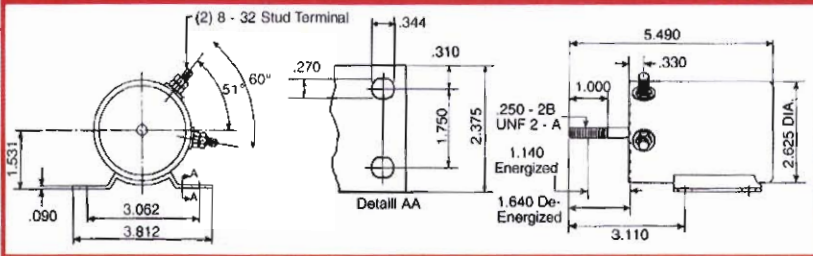

IN-STOCK REPLACEMENTS FOR DELCO SOLENOIDS

Replace obsolete, expensive or hard-to-get Delco solenoids with OEM approved Trombetta solenoids.

Trombetta stocks replacements for discontinued or hard to find Delco solenoids. In every case we produce a replacement that is equal or superior to the Delco model in electrical and mechanical features. Designed for form, fit and function, Trombetta replacement solenoids are preferred by original equipment manufacturers because of our reliability, availability and price.

DELCO PART #	DETROIT DIESEL PART #	TROMBETTA REPLACEMENT MODEL #	DIMENSIONS FIGURE #
1118128	23504196	P515-A57V12	1
1118191	23504197	P515-A57V24	1
1118200	-	P515-A57V64	1
1119921	-	Q515-A60V12	NOT SHOWN
001535	-	D516-A11V13	2
1119911	-	D516-A11V25	2
1119817	-	D516-A11V24	2
1119821	-	D516-A11V12	2

FIGURE 1

P515-A57