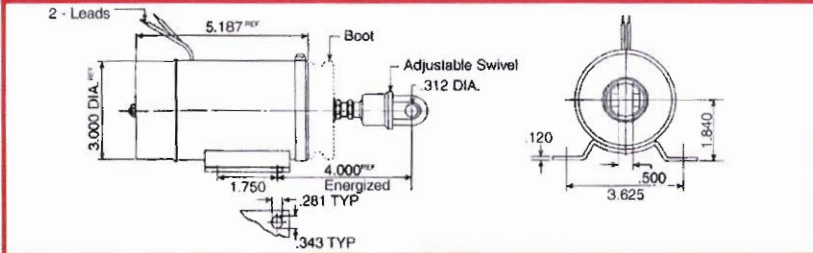

DELCO PART #	DETROIT DIESEL PART #	TROMBETTA REPLACEMENT MODEL #	DIMENSIONS FIGURE #
1118128	23504196	P515-A57V12	1
1118191	23504197	P515-A57V24	1
1118200	-	P515-A57V64	1
1119921	-	Q515-A60V12	NOT SHOWN
001535	-	D516-A11V13	2
1119911	-	D516-A11V25	2
1119817	-	D516-A11V24	2
1119821	-	D516-A11V12	2

FIGURE 1

P515-A57

FIGURE 2

D516-ALL

OTHER REPLACEMENT SOLENOIDS AVAILABLE:

- D610 series solenoids replace Synchro Start 1502, 1504 and 1753 solenoids.
- P610 series solenoids replace Synchro Start 1502ES, 1504ES and 1753ES solenoids.
- D513 series solenoids replace Synchro Start 2001, 1751, and 2003 solenoids.
- P613 series solenoids replace Synchro Start 2001ES, 1751ES, 2003ES and D series solenoids.
- D515 series solenoids replace Synchro Start 2370 solenoids.
- P600 series solenoids replace Synchro Start 1502, 1504, 1751 and 2003 solenoids when used with Trombetta modules.
- Low profile governor mounted kits provide efficient shutdown for engines with Bosch RSV governors.
- Q600 series solenoids provide push action up to 20 pounds at 1-1/2" stroke.
- "Quick-Kits" are available for shutdown of many popular engines.
- P/Q 500 series and D500 series solenoids (push and pull) are available for applications requiring longer strokes and /or higher forces.