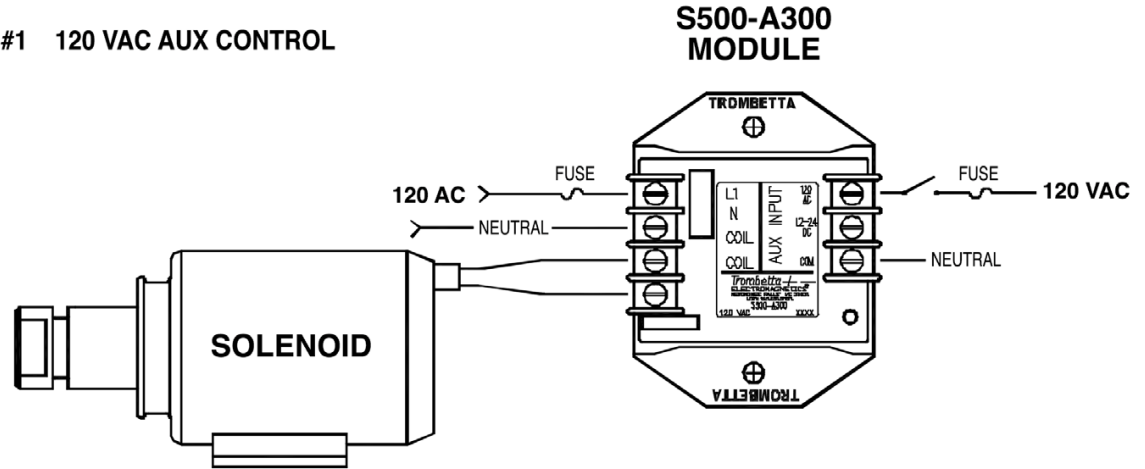

S500-A300 Dimensions & Wiring Diagrams

Dimensions:
(inches)

Wiring Diagrams:

Figure 1

FIGURE #1 120 VAC AUX CONTROL

Wiring Diagrams:

Figure 2

FIGURE #2 12-24 VAC AUX CONTROL

Wiring Diagrams:

Figure 3

FIGURE #3 120 VAC LINE CONTROL

S500-A300
MODULE