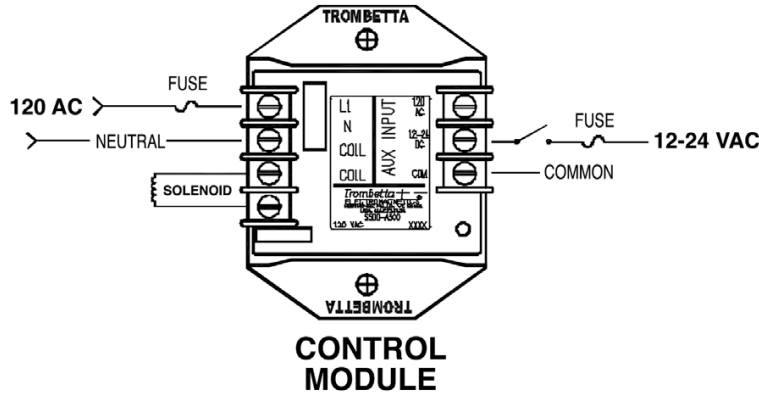

S500-A300 Dimensions & Wiring Diagrams

Dimensions:
(inches)

Wiring Diagrams:

Figure 1

FIGURE #1 120 VAC AUX CONTROL

Wiring Diagrams:

Figure 2

FIGURE #2 12-24 VAC AUX CONTROL

Wiring Diagrams:

Figure 3

FIGURE #3 120 VAC LINE CONTROL

S500-A300
MODULE