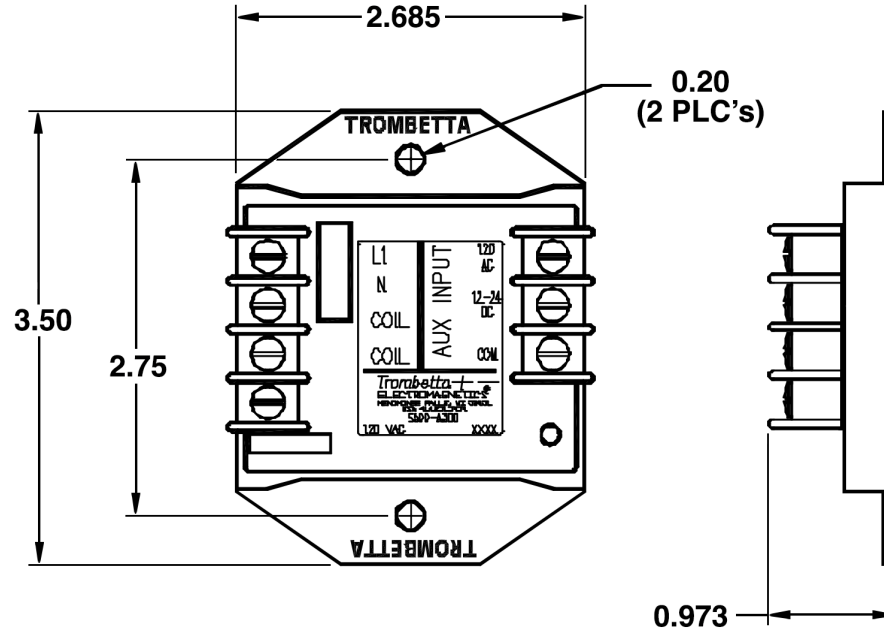

S500-A300 Dimensions & Wiring Diagrams

Dimensions:
(inches)

Wiring Diagrams:

Figure 1

FIGURE #1 120 VAC AUX CONTROL

Wiring Diagrams:

Figure 2

FIGURE #2 12-24 VAC AUX CONTROL

Wiring Diagrams:

Figure 3

FIGURE #3 120 VAC LINE CONTROL

S500-A300
MODULE