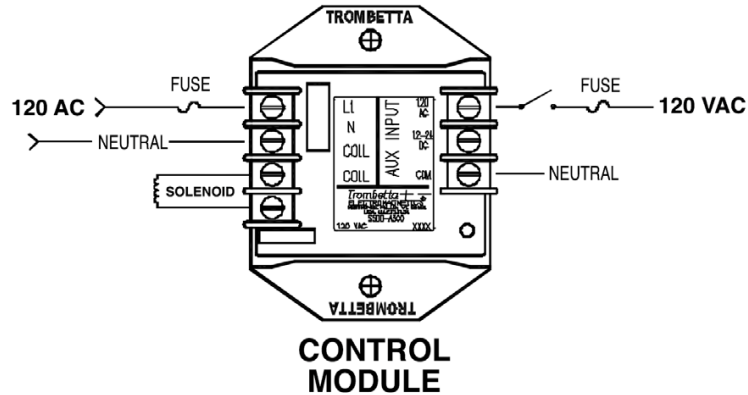

S500-A300 Dimensions & Wiring Diagrams

Dimensions:
(inches)

Wiring Diagrams:

Figure 1

FIGURE #1 120 VAC AUX CONTROL

Wiring Diagrams:

Figure 2

FIGURE #2 12-24 VAC AUX CONTROL

Wiring Diagrams:

Figure 3

FIGURE #3 120 VAC LINE CONTROL

S500-A300
MODULE