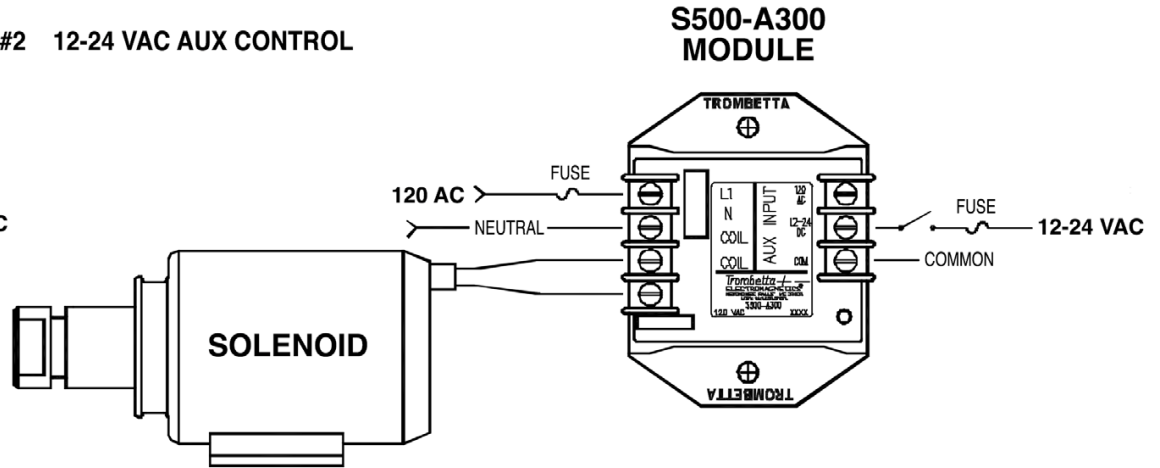

S500-A300 Dimensions & Wiring Diagrams

Dimensions:
(inches)

Wiring Diagrams:

Figure 1

FIGURE #1 120 VAC AUX CONTROL

Wiring Diagrams:

Figure 2

FIGURE #2 12-24 VAC AUX CONTROL

Wiring Diagrams:

Figure 3

FIGURE #3 120 VAC LINE CONTROL

S500-A300
MODULE