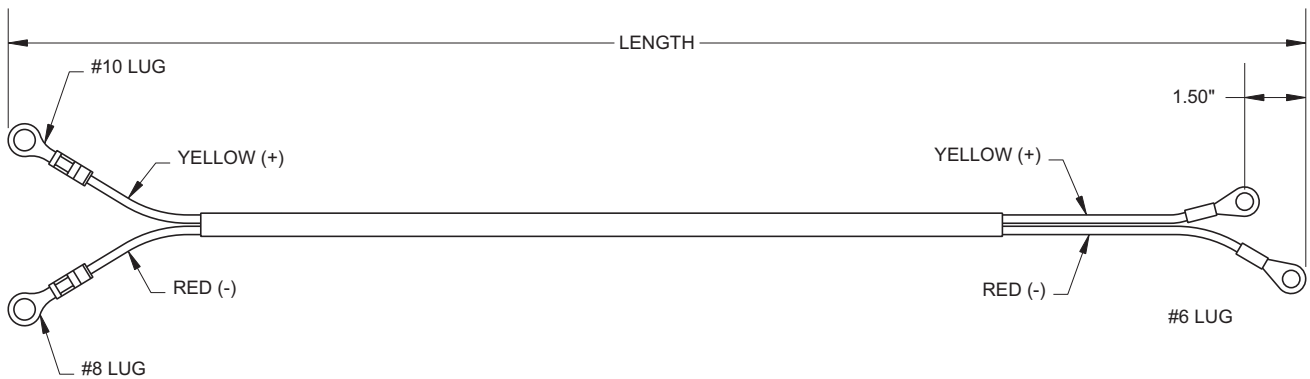

THERMOCOUPLE EXTENSION WIRE

"K" TYPE

LENGTH

TERMINATION

2" INSTRUMENT	7' - 12' - 14'	#6 LUG	WEATHERPACK	METRI-PACK 280 SERIES	OTHER
ORDERING					

LENGTH

TERMINATION

3" INSTRUMENT	7' - 12' - 14'	#6 LUG	WEATHERPACK	METRI-PACK 280 SERIES	OTHER
ORDERING					

" EXTENSION OVER 14 ft REQUIRE COPPER WIRE "