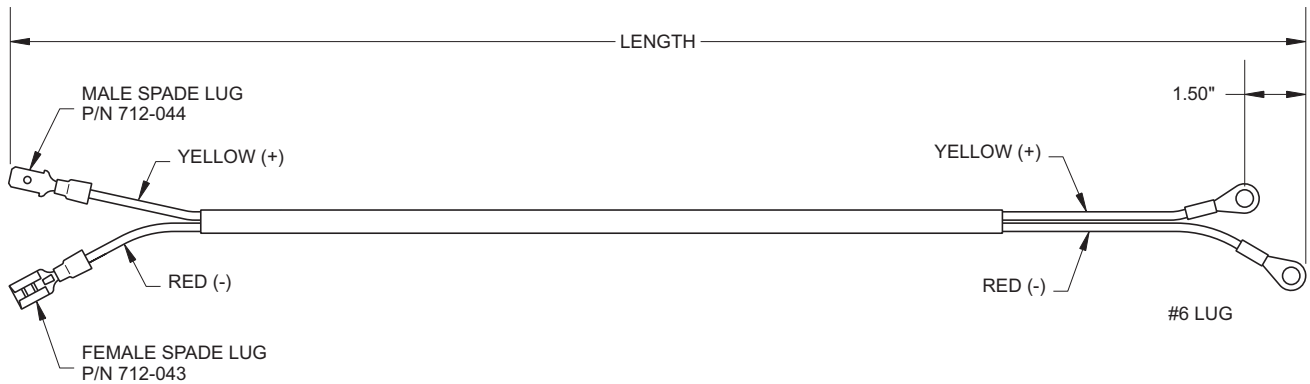

THERMOCOUPLE EXTENSION WIRE

"K" TYPE

LENGTH

TERMINATION

2" INSTRUMENT	7' - 12' - 14'	#6 LUG	WEATHERPACK	METRI-PACK 280 SERIES	OTHER
ORDERING					

LENGTH

TERMINATION

3" INSTRUMENT	7' - 12' - 14'	#6 LUG	WEATHERPACK	METRI-PACK 280 SERIES	OTHER
ORDERING					

" EXTENSION OVER 14 ft REQUIRE COPPER WIRE "