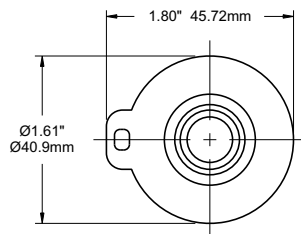

SIGNAL GENERATOR

SINGLE GENERATOR

DUAL GENERATOR

FEMALE ADAPTER (INTERCHANGEABLE)

PART NUMBERS:

- 760-207 = .104 SQ
- 760-208 = .150 SQ
- 760-209 = .187 SQ
- 760-224 = .152 RD
- 760-225 = .187 RD
- 760-226 = .203 RD

6 P/N 023-200-X

MALE ADAPTER (INTERCHANGEABLE)

PART NUMBERS:

- 760-260 = .104 SQ
- 760-261 = .150 SQ
- 760-262 = .187 SQ
- 760-263 = .152 RD
- 760-264 = .187 RD
- 760-265 = .203 RD

JAPAN TYPE METRIC
"DIN" TYPE METRIC

FEMALE ADAPTOR (INTERCHANGEABLE)

TOP VIEW

BOTTOM VIEW