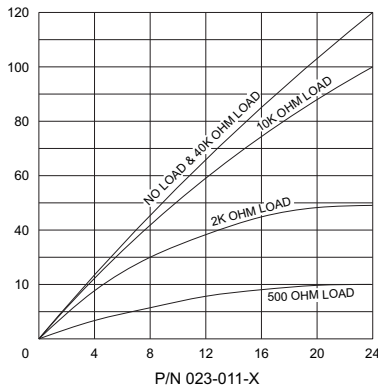

SIGNAL GENERATOR

SINGLE GENERATOR

DUAL GENERATOR

FEMALE ADAPTER (INTERCHANGEABLE)

PART NUMBERS:

- 760-207 = .104 SQ
- 760-208 = .150 SQ
- 760-209 = .187 SQ
- 760-224 = .152 RD
- 760-225 = .187 RD
- 760-226 = .203 RD

6 P/N 023-200-X

MALE ADAPTER (INTERCHANGEABLE)

PART NUMBERS:

- 760-260 = .104 SQ
- 760-261 = .150 SQ
- 760-262 = .187 SQ
- 760-263 = .152 RD
- 760-264 = .187 RD
- 760-265 = .203 RD

JAPAN TYPE METRIC
"DIN" TYPE METRIC