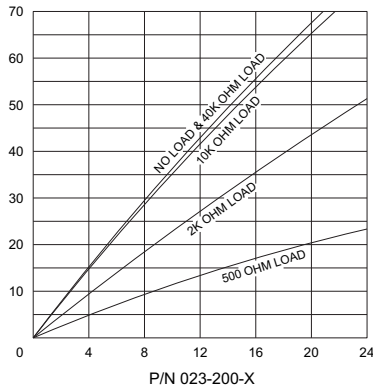

SIGNAL GENERATOR

SINGLE GENERATOR

DUAL GENERATOR

FEMALE ADAPTER (INTERCHANGEABLE)

PART NUMBERS:

- 760-207 = .104 SQ
- 760-208 = .150 SQ
- 760-209 = .187 SQ
- 760-224 = .152 RD
- 760-225 = .187 RD
- 760-226 = .203 RD

6 P/N 023-200-X

MALE ADAPTER (INTERCHANGEABLE)

PART NUMBERS:

- 760-260 = .104 SQ
- 760-261 = .150 SQ
- 760-262 = .187 SQ
- 760-263 = .152 RD
- 760-264 = .187 RD
- 760-265 = .203 RD

JAPAN TYPE METRIC
"DIN" TYPE METRIC