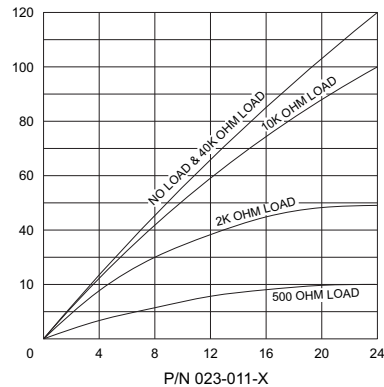

6 P/N 023-200-X

MALE ADAPTER (INTERCHANGEABLE)

PART NUMBERS:

- 760-260 = .104 SQ
- 760-261 = .150 SQ
- 760-262 = .187 SQ
- 760-263 = .152 RD
- 760-264 = .187 RD
- 760-265 = .203 RD

JAPAN TYPE METRIC
"DIN" TYPE METRIC