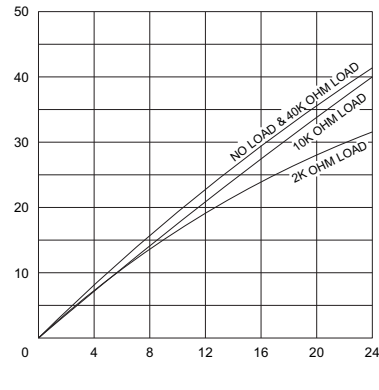

SIGNAL GENERATOR

SINGLE GENERATOR

DUAL GENERATOR

FEMALE ADAPTER (INTERCHANGEABLE)

PART NUMBERS:

- 760-207 = .104 SQ
- 760-208 = .150 SQ
- 760-209 = .187 SQ
- 760-224 = .152 RD
- 760-225 = .187 RD
- 760-226 = .203 RD

6 P/N 023-200-X

MALE ADAPTER (INTERCHANGEABLE)

PART NUMBERS:

- 760-260 = .104 SQ
- 760-261 = .150 SQ
- 760-262 = .187 SQ
- 760-263 = .152 RD
- 760-264 = .187 RD
- 760-265 = .203 RD

JAPAN TYPE METRIC
"DIN" TYPE METRIC