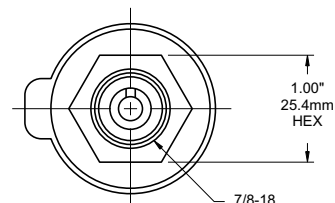

BOTTOM VIEW